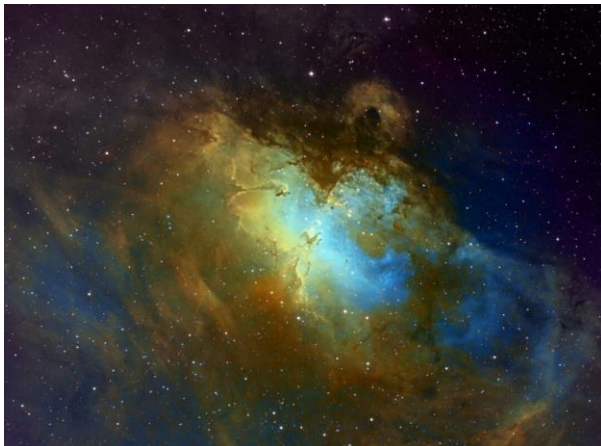

Clif made some mosaics of the Moon at various phases and showed sunrise on the Straight Wall.

Jim observed and Helder took images of the moderately quiet sun early in June. Toward the end of the month vigorous active region 2371 caused auroras seen by Jim's friend Roger Porter in Massachusetts, but by then it was cloudy in New Jersey.

The deep space image of the month is Tolga Gumusayak's M16, the Eagle Nebula (IC 4703). He took 15 hours of exposures with the narrow bandpass filters H alpha, [SII] and [OIII] on six nights in Verona. This is part of a diffuse gas emission nebula about 7000 light-years from us containing active star formation. A spire of gas that can be seen coming off the nebula in the northeastern part is approximately 9.5 light-years or about 90 trillion kilometers long. The young (2 million years old) star cluster has about 460 stars. The brightest one is hot spectral class O, has a mass of roughly 80 solar masses, and a luminosity of about 1 million times that of the Sun.

The new Pro-Am project with Cornell University is getting underway. Clif and Tolga plan to use the 24" at Sperry to monitor Saturn's moon Titan for increasing cloudiness using custom narrow bandpass infrared filters. Atmospheric models predict more cloudiness than is seen by the Cassini spacecraft's infrequent views of Titan.

The new ONAG XT CCD camera has arrived and is being tested.

M16 by Tolga